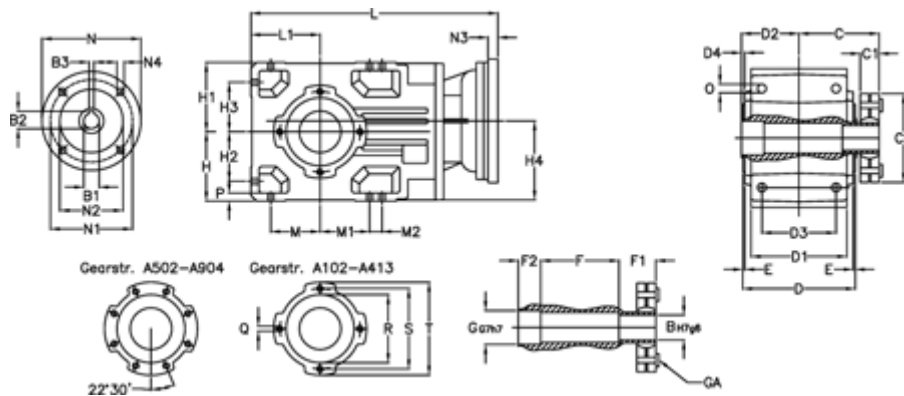

Article number: 29600101235220
 Description: Bevel helical gearbox
 A102US-12,3-P63B5

Measures

B = 30	D1 = 95	F2 = 36	L = 282.5	N3 = -
B1 = 11	D2 = 60	G = 32	L1 = 70	N4 = M8x19
B2 = 12.8	D3 = 75	GA = 14,5 NM	M = 50.0	O = 9.5
B3 = 4	d4 = 4.5	H = 70	M1 = 50.0	P = 9
C = 89.5	Description = A102US-xx-P63 B5	H1 = 70	M2 = -	Q = M8x12
C1 = 23	E = 3.0	H2 = 50.0	N = 140	R = 80
C2 = 72.0	F = 77.5	H3 = 50.0	N1 = 115	S = 100
D = 117	F1 = 36.0	H4 = 83.0	N2 = 95	T = 120